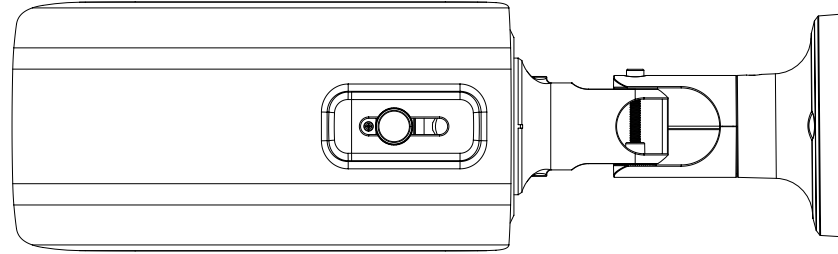

UNIT : mm[inch]